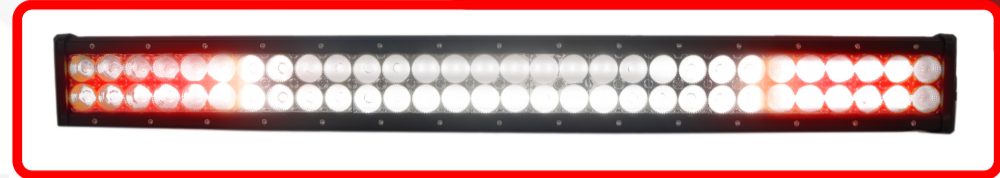

SKU # RS-RBAR-180W

Part # 1004769

Description

Discontinued - 32in Reverse 5 Function High-Powered LED Signal/Reverse LED Light Bar

Product Information

Brightness at Your Back • Five function, CREE LED light bar -Running light -Brake light -Left/Right turn signal -Hazards -Reverse/Center Spot • 50,000+ Hour LED lifespan • Durable polycarbonate lens • Over/Under voltage protection • Operating Temp: -30°~135° • Fully powder coated frame and brackets • Integrated thermal management system • 9V-24V voltage range • 1 Year Warranty

Categories Truck, Agricultural, LED Light Bars

Sub-Categories LED Light Bars, 5-Function LED Light Bar, Other Light Bars

UPC 812867025542

Unit of Measure EA

Related Skus:

Cross Sell Skus:

Condition

New

Manufacturer

Race Sport Lighting

EZ Category

Est. Labor

Hours

Gross Weight

10.00

Width

Part Type ID 1069

Reverse Polarity

Light Bar

Operating Voltage

Current Draw

Wattage

180-Watts

Chip Type